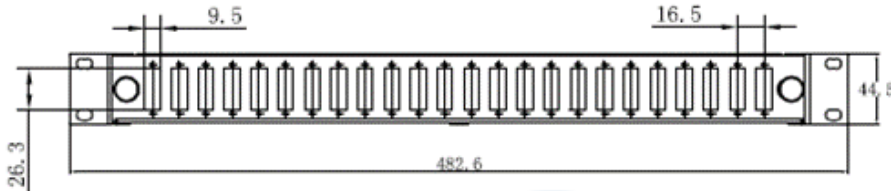

Codice articolo Product code:	2006017
Descrizione Description:	CASSETTO OTTICO ESTRAIBILE 19" 24 POSIZIONI VUOTE PER BUSSOLE SC-SC DUPLEX 24-BLANK PORT 19" PULLOUT FIBER OPTIC PATCH PANEL FOR SC-SC DUPLEX ADAPTERS

DISEGNO TECNICO / TECHNICAL DRAWINGS

Vista frontale
Frontal view