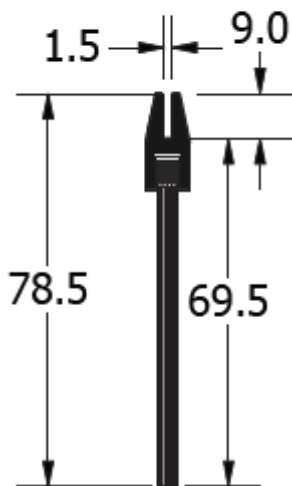

MAIN FEATURES

- Color: black
- Mounting in the cable entry in the plinth of floor-standing and Datacenter TECH cabinets with W=600 mm
- Dimensions: 70x145 mm

QUBIX S.p.A. Networking solutions – Via Canada, 22/A – 35127 Padova – Italy
Tel. +39 049 7801994 – Fax +39 049 775667 – <http://www.qubix.it>

Rev. 01-24

Qubix S.p.A. si riserva di apportare modifiche e migliorie in qualsiasi momento senza preavviso
Qubix S.p.A. reserves the right to make changes and improvements at any time without notice

Product code :	2011497
Description :	<u>CABLES ENTRY BRUSH L=145 mm</u>

TECHNICAL DRAWINGS

Front View

Side View

Top View

Bottom View