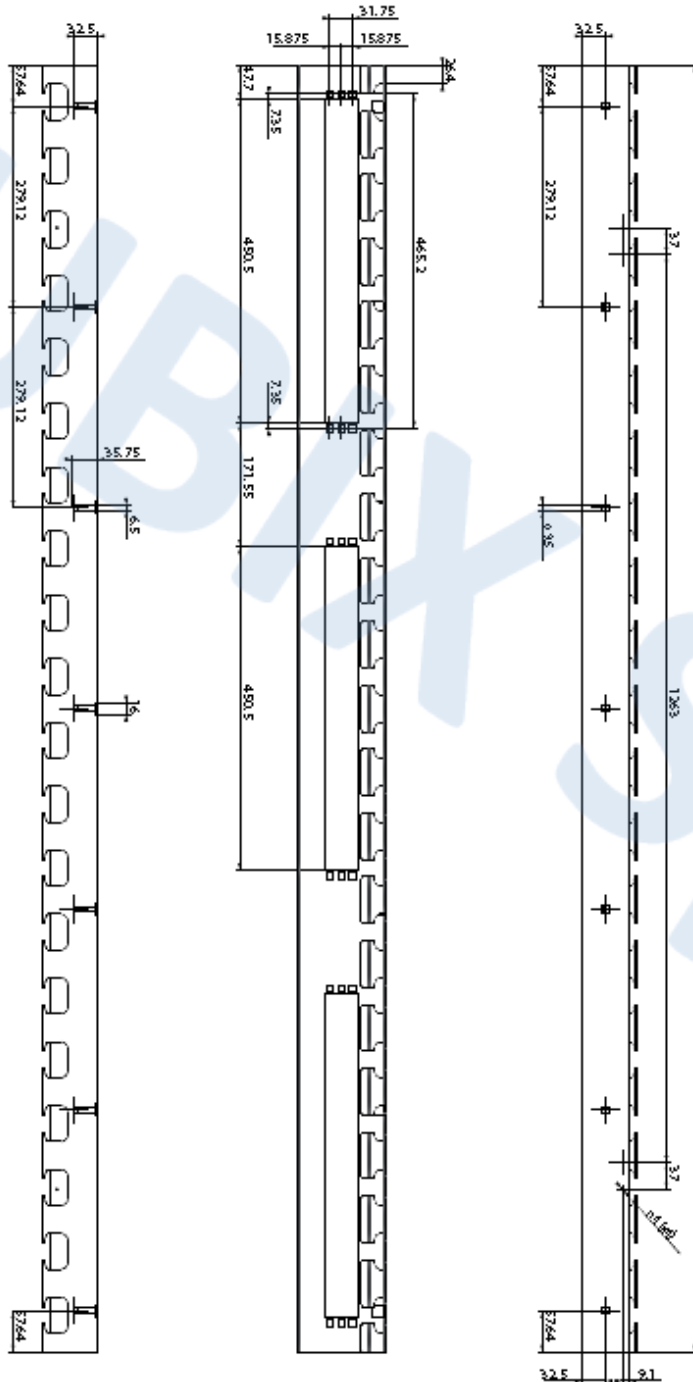

technical data sheet

Product code :	2011041
Description :	<u>PAIR OF CABLE MANAGEMENT PANELS 42U</u>

TECHNICAL DRAWINGS

QUBIX S.p.A. Networking solutions – Via Canada, 22/A – 35127 Padova – Italy
Tel. +39 049 7801994 – Fax +39 049 775667 – <http://www.qubix.it>

Rev. 01-24

Qubix S.p.A. si riserva di apportare modifiche e migliorie in qualsiasi momento senza preavviso
Qubix S.p.A. reserves the right to make changes and improvements at any time without notice