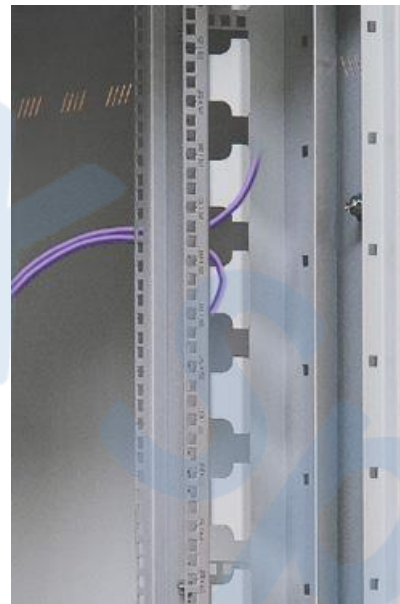

technical data sheet

Product code :	2011041
Description :	<u>PAIR OF CABLE MANAGEMENT PANELS 42U</u>

Pair of cable management panels with painted steel sheet structure complete with a snap-in cover, ideal for an easy and organized management of patch cords inside the cabinets. To be installed only on cabinets with a width of 800 mm. Suitable for floor and datacenter PRO cabinets.

CODE		DESCRIPTION	DIMENSIONS (mm)		
Grey	Black		W	D	H
2011041	2011041N	Pair of cable management panels 42U for PRO cabinets	121,4	77	1790

GENERAL FEATURES

- 15/10 painted steel sheet structure
- Color Gray RAL 7035 or Black RAL 9005
- Mounting screws included
- Snap-in cover