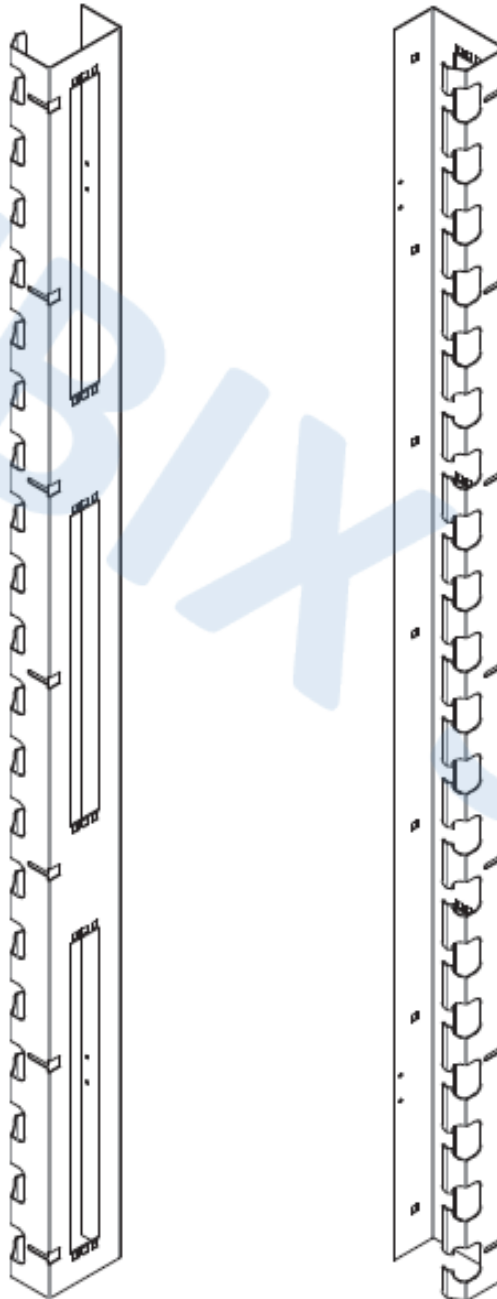

technical data sheet

Product code :	2011041
Description :	<u>PAIR OF CABLE MANAGEMENT PANELS 42U</u>

TECHNICAL DRAWINGS

QUBIX S.p.A. Networking solutions – Via Canada, 22/A – 35127 Padova – Italy
Tel. +39 049 7801994 – Fax +39 049 775667 – <http://www.qubix.it>

Rev. 01-24

Qubix S.p.A. si riserva di apportare modifiche e migliorie in qualsiasi momento senza preavviso
Qubix S.p.A. reserves the right to make changes and improvements at any time without notice