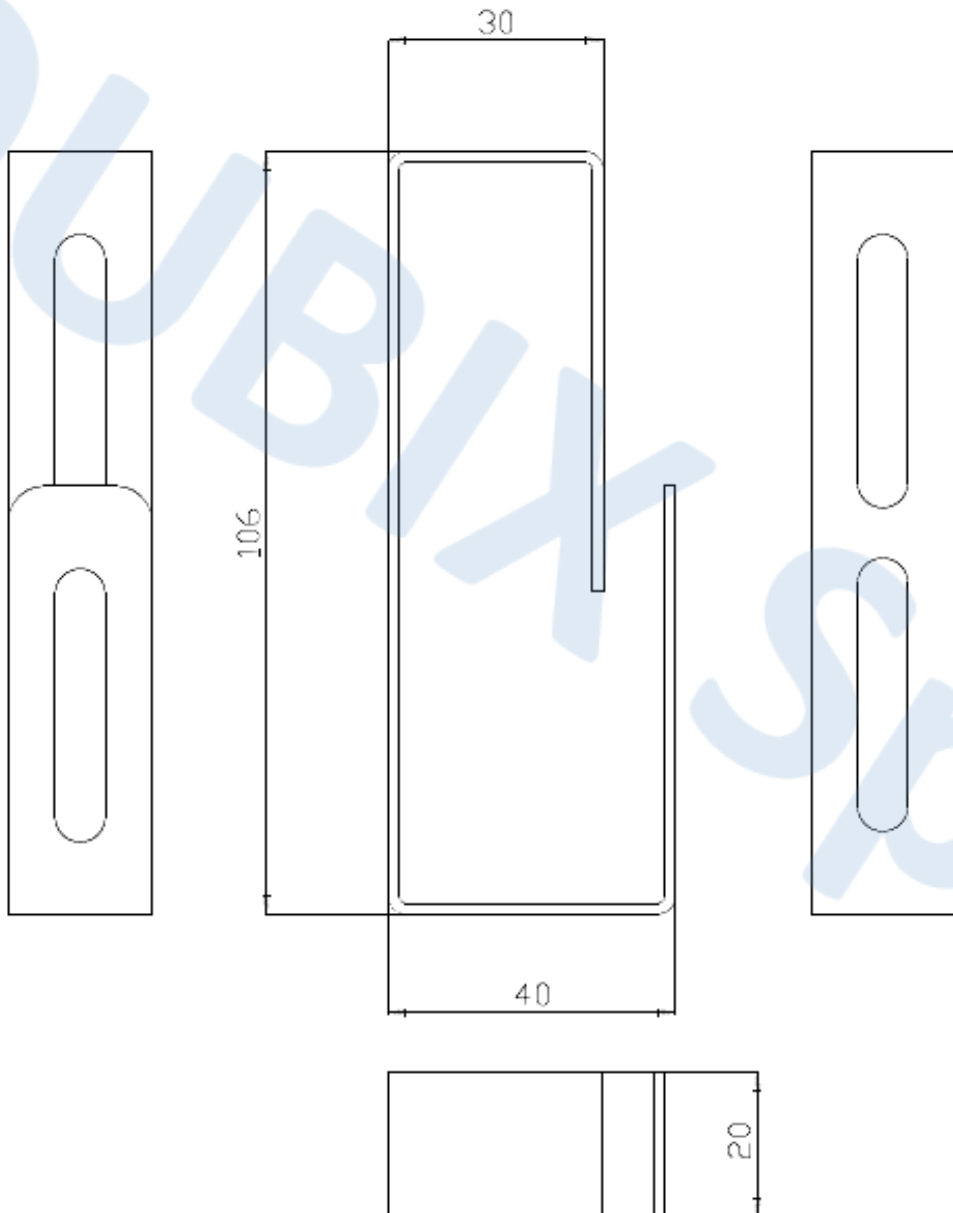

technical data sheet

Product code :	2011021
Description :	<u>CABLE MANAGEMENT RING</u>

TECHNICAL DRAWINGS

QUBIX S.p.A. Networking solutions – Via Canada, 22/A – 35127 Padova – Italy
Tel. +39 049 7801994 – Fax +39 049 775667 – <http://www.qubix.it>

Rev. 01-24

Qubix S.p.A. si riserva di apportare modifiche e migliorie in qualsiasi momento senza preavviso
Qubix S.p.A. reserves the right to make changes and improvements at any time without notice