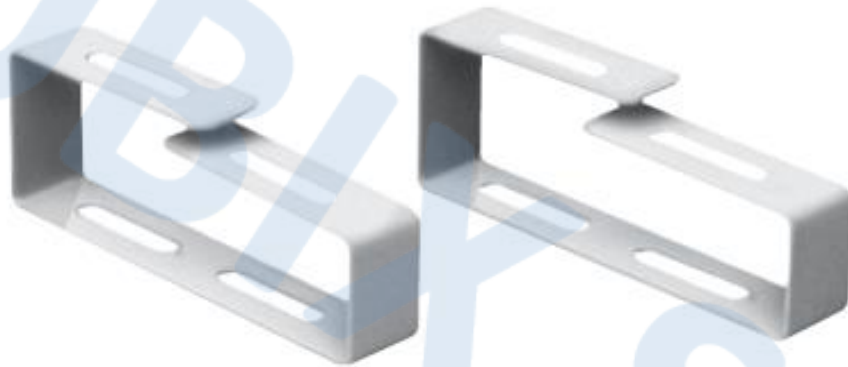

technical data sheet

Product code :	2011021
Description :	<u>CABLE MANAGEMENT RING</u>

Cable management ring for the correct management of cables in the cabinet and ideal for mounting on uprights.

CODE		DESCRIPTION	DIMENSIONS (mm)		
Grey	Black		W	D	H
2011021	2011021N	Cable management ring	106	20	40

GENERAL FEATURES

- Painted steel sheet, thickness 1,5 mm
- Color Gray RAL 7035 or Black RAL 9005
- Mounting on uprights

QUBIX S.p.A. Networking solutions – Via Canada, 22/A – 35127 Padova – Italy
Tel. +39 049 7801994 – Fax +39 049 775667 – <http://www.qubix.it>