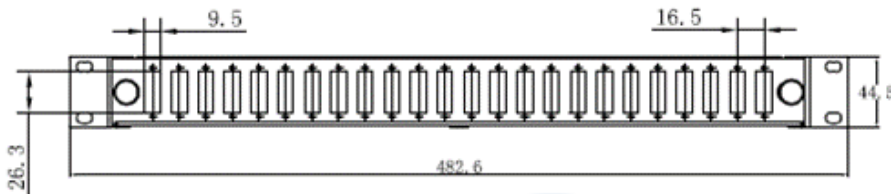

Codice articolo Product code:	2006017
Descrizione Description:	CASSETTO OTTICO ESTRAIBILE 19" 24 POSIZIONI VUOTE PER BUSSOLE SC-SC DUPLEX 24-BLANK PORT 19" PULLOUT FIBER OPTIC PATCH PANEL FOR SC-SC DUPLEX ADAPTERS

DISEGNO TECNICO / TECHNICAL DRAWINGS

Vista frontale
Frontal view